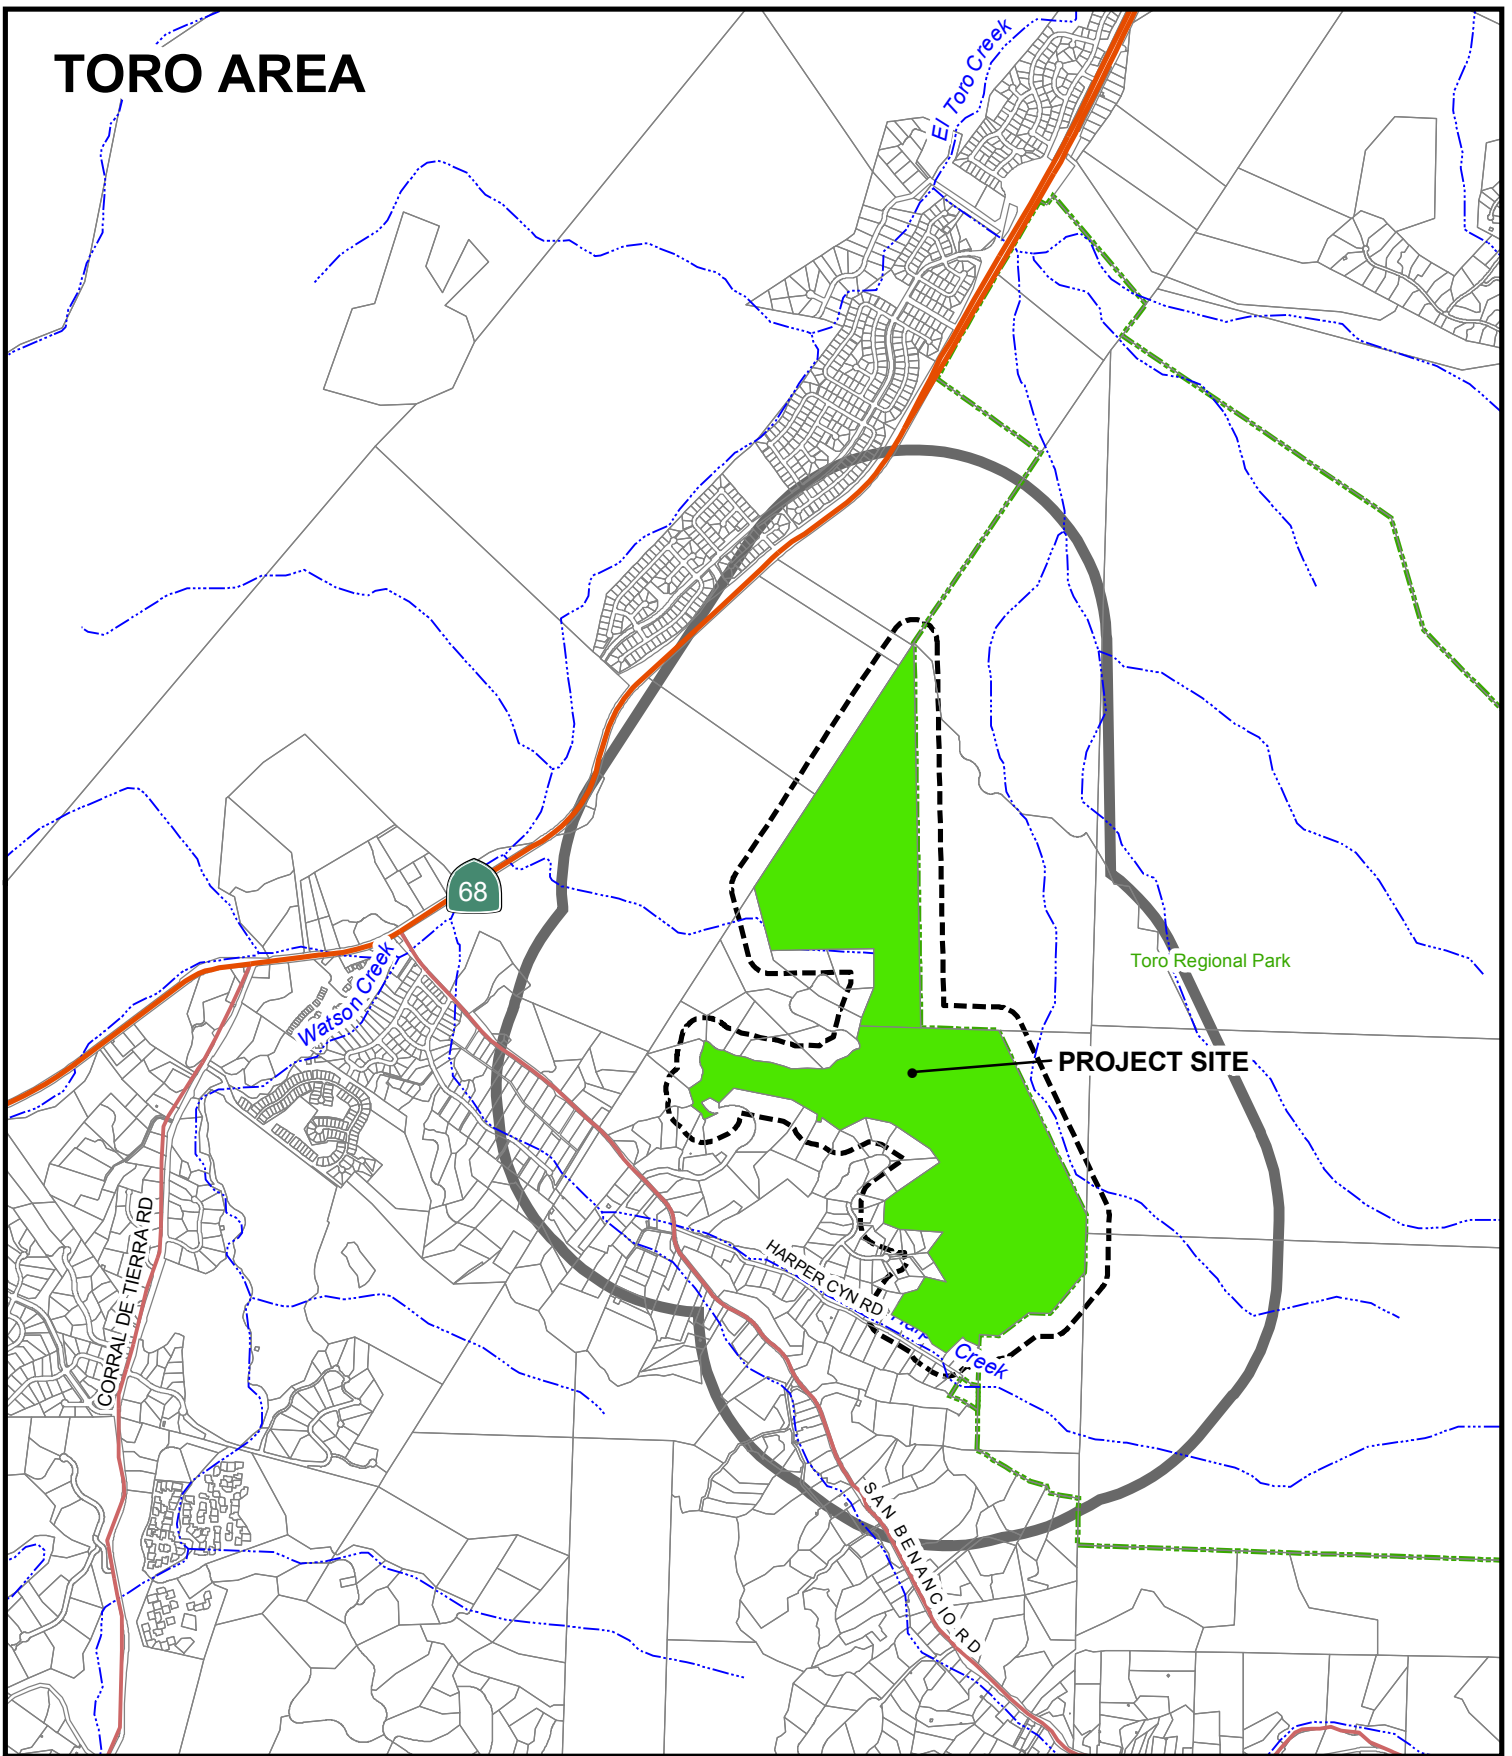

TORO AREA

APPLICANT: HARPER CANYON REALTY LLC

APN: 416-611-001-000 & 416-611-002-000

FILE # PLN000696

 300' Limit  2500' Limit  City Limits